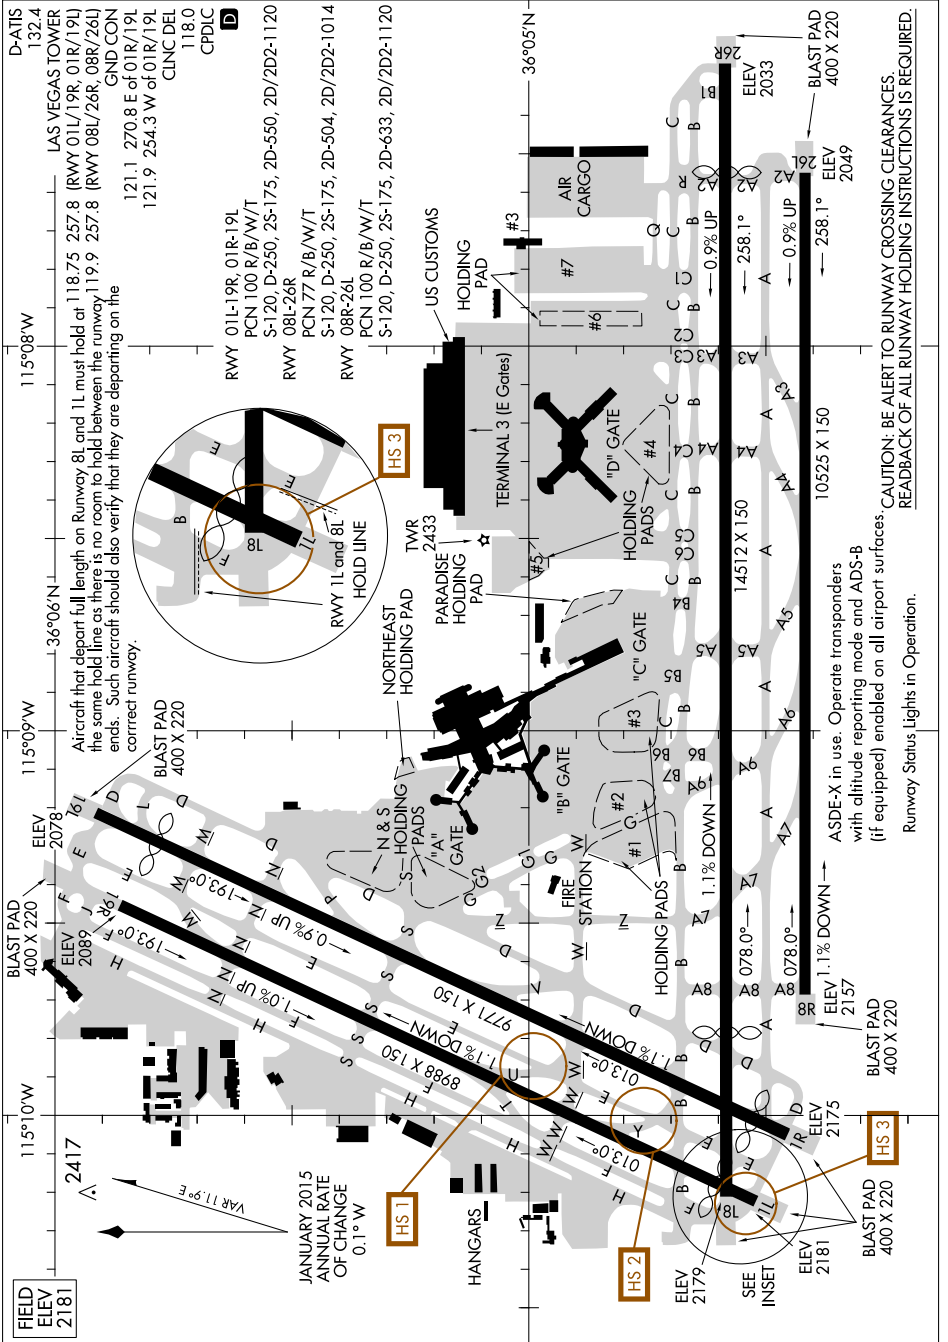

AIRPORT DIAGRAM

AL-662 (FAA)

MC CARRAN INTL (LAS)
LAS VEGAS, NEVADA

SW-4, 23 MAY 2019 to 20 JUN 2019

AIRPORT DIAGRAM

LAS VEGAS, NEVADA
MC CARRAN INTL (LAS)

SW-4, 23 MAY 2019 to 20 JUN 2019